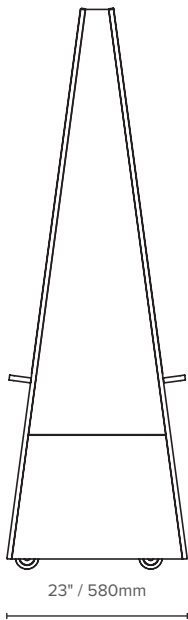

Wedge is as much a piece of designer furniture as it is a whiteboard. Its clean lines and feature panel will not only bring style to any workspace but a place for ideas too. It has a magnetic board, solid oak pen shelf, colour customisable side panel and high quality concealed double castors for safe and easy movement on all surfaces.

KEY BENEFITS

- Superior quality ceramic steel writing surface
- Choice of laminate backing
- Customisable feature panel
- Internal storage drawer
- Use multiple ThoughtBoards to create a straight or curved room divider
- High quality lockable castors for ease of movement, concealed to re-move trip hazard
- Ships flat, easy to assemble, short lead times
- Non-magnetic option available
- All versions include internal shelf
- Only GECA certified agile whiteboard on the market

SIZE

Straight room divider

AVAILABLE COLORS

Colors are subject to lead times and variations across batches

BASE

oak veneer (O) black veneer (B)

SIDE PANEL

white (W) black (B)

ORDER CODE

EXAMPLE: LX - WE - O - W - D1 - P0
 (Luxxbox Wedge, Oak, White, 1 Drawer, No Pen shelf)

LX - WE	BASE COLOR		SIDE PANEL COLOR		DRAWER		PEN SHELF	
PRODUCT CODE	BASE COLOR		SIDE PANEL COLOR		DRAWER		PEN SHELF	
WE	O	Oak	W	White	D0	No Drawer	P0	No Pen Shelf
	B	Black	B	Black	D1	1 Drawer	P1	1 Pen Shelf
					D2	2 Drawers	P2	2 Pen Shelves