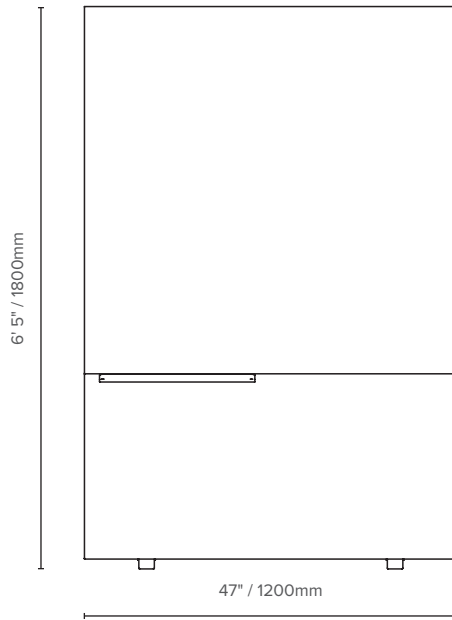

Wedge is as much a piece of designer furniture as it is a whiteboard. Its clean lines and feature panel will not only bring style to any workspace but a place for ideas too. It has a magnetic board, solid oak pen shelf, colour customisable side panel and high quality concealed double castors for safe and easy movement on all surfaces.

KEY BENEFITS

- Superior quality ceramic steel writing surface
- Choice of laminate backing
- Customisable feature panel
- Internal storage drawer
- Use multiple ThoughtBoards to create a straight or curved room divider
- High quality lockable castors for ease of movement, concealed to re-move trip hazard
- Ships flat, easy to assemble, short lead times
- Non-magnetic option available
- All versions include internal shelf
- Only GECA certified agile whiteboard on the market

SIZE

Straight room divider

AVAILABLE COLORS

Colors are subject to lead times and variations across batches

BASE

oak veneer (O) black veneer (B)

SIDE PANEL

white (W) black (B)

ORDER CODE

EXAMPLE: LX - WE - O - W - D1 - P0
 (Luxxbox Wedge, Oak, White, 1 Drawer, No Pen shelf)

LX - WE	BASE COLOR		SIDE PANEL COLOR		DRAWER		PEN SHELF	
PRODUCT CODE	BASE COLOR		SIDE PANEL COLOR		DRAWER		PEN SHELF	
WE	O	Oak	W	White	D0	No Drawer	P0	No Pen Shelf
	B	Black	B	Black	D1	1 Drawer	P1	1 Pen Shelf
					D2	2 Drawers	P2	2 Pen Shelves